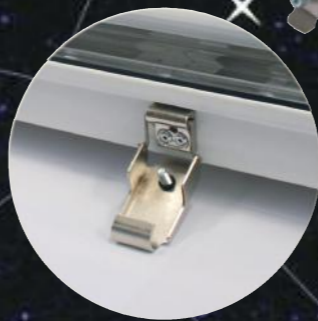

ROBUSTEX

Robustex Electric Production Drilling Equipment Ind. And Trade Co. Ltd.
Robustex Elektrik İmalat Sondaj Ekipmanları Sanayi Ve Tic. Ltd. Şti.

ROBUSTEX RB 236 & 258

2x36W & 2x58W Ex-ed TİP EX-PROOF FLORESAN ARMATÜR

2x36W & 2x58W Ex-ed TYPE EX-PROOF FLUORESCENT LUMINAIRE

ROBUSTEX

Robustex Electric Production Drilling Equipment Ind. And Trade Co. Ltd.
Robustex Elektrik İmalat Sondaj Ekipmanları Sanayi Ve Tic. Ltd. Şti.

Başkent OSB Recep Tayyip Erdoğan Blv. No:17 Malıköy/Temelli/Ankara/TÜRKİYE

Tel +90 (312) 309 70 35-36 - Fax+90(312) 324 48 46

websitesi: www.robustex.com.tr - e-mail: info@robustex.com.tr